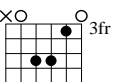

line - man is still on the line.

Am11